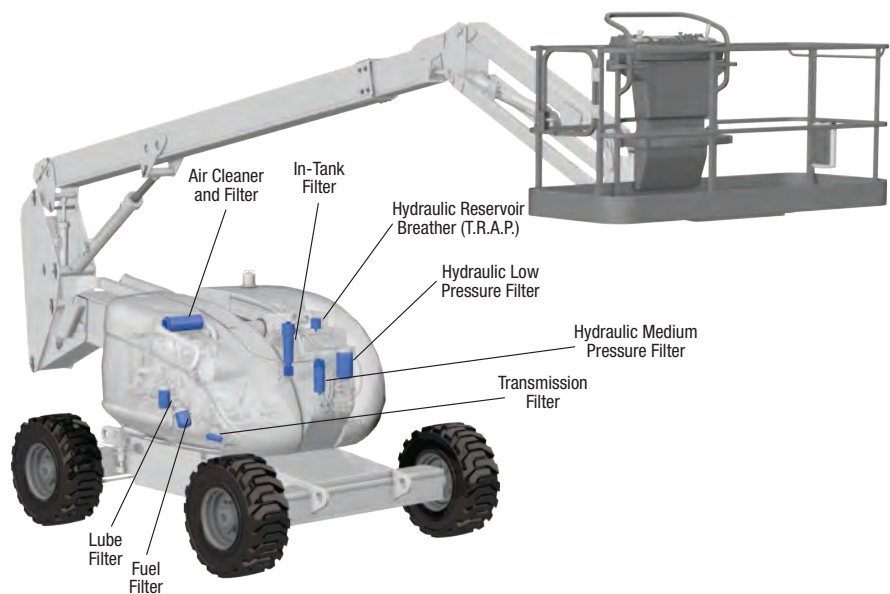

GENIE PART NUMBER

P822686DFS

DONALDSON PART NUMBER

FILTRATION PRODUCTS

AIR

Donaldson invented air cleaners for heavy-duty engines and offers an extensive range of air cleaners and pre-cleaners.

GENIE	BALDWIN	NAPA	OE	APPLICATION
P822686DFS	RS3715	FIL-6449	11013-1290	Bobcat, JLG, Kubota, John Deere, and Skyjack Equipment
P821575DFS	RS3704	FIL-6438	6672467	Bobcat, Clark, Gehl, JLG, John Deere, and Kubota Equipment
P827653DFS	RS3542	FIL-6671	6666375	Bobcat, Clark, Gehl, JCB, JLG, John Deere, and Kobelco Equipment
P828889DFS	RS3544	FIL-6562	32/915701	Bobcat, Gehl and JLG Loaders, Telehandlers, and other Equipment
P951850DFS	NONE	NONE	333/D2696	Clark, Deutz, Gehl, JLG, Ingersoll, John Deere, and Kobelco Equipment